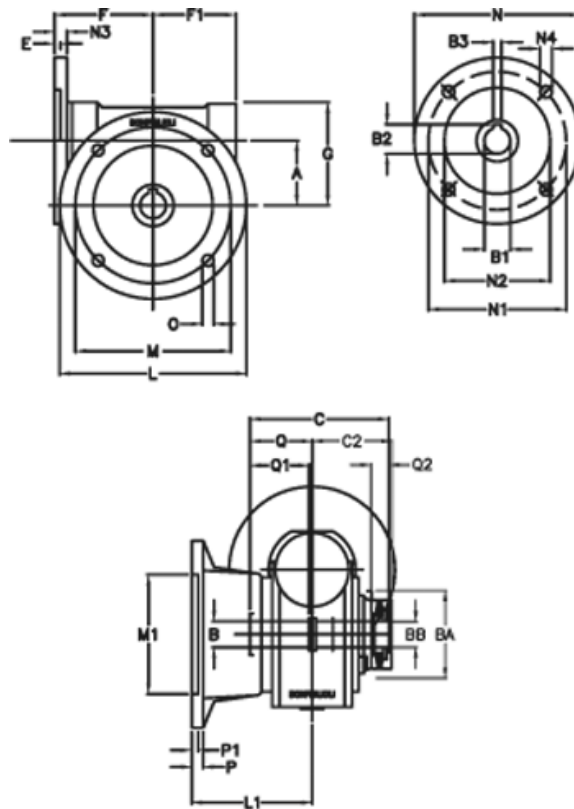

Article number: 390204906042736

Description: Worm Gear with Torque Limiter
VF 49-L2-F-60 P71B5

Measures

a = 49.50	C2 = 63,5	m = 90	P = 12
B = 25	Description = VF 49F-xx-71B5	M1 = 70	P1 = 10
B1 E7 = 14	E = 3.0	N = 160	Q = 51.0
B2 = 16.3	F = 70	N1 = 130	Q1 = 41
B3 H9 = 5	F1 = 63	N2 = 110	Q2 = 15
BA = 63	g = 80	N3 = 10.5	
BB H7 = 14	L = 125	N4 = 9.5	
C = 105	L1 = 85.5	O = 10.5	